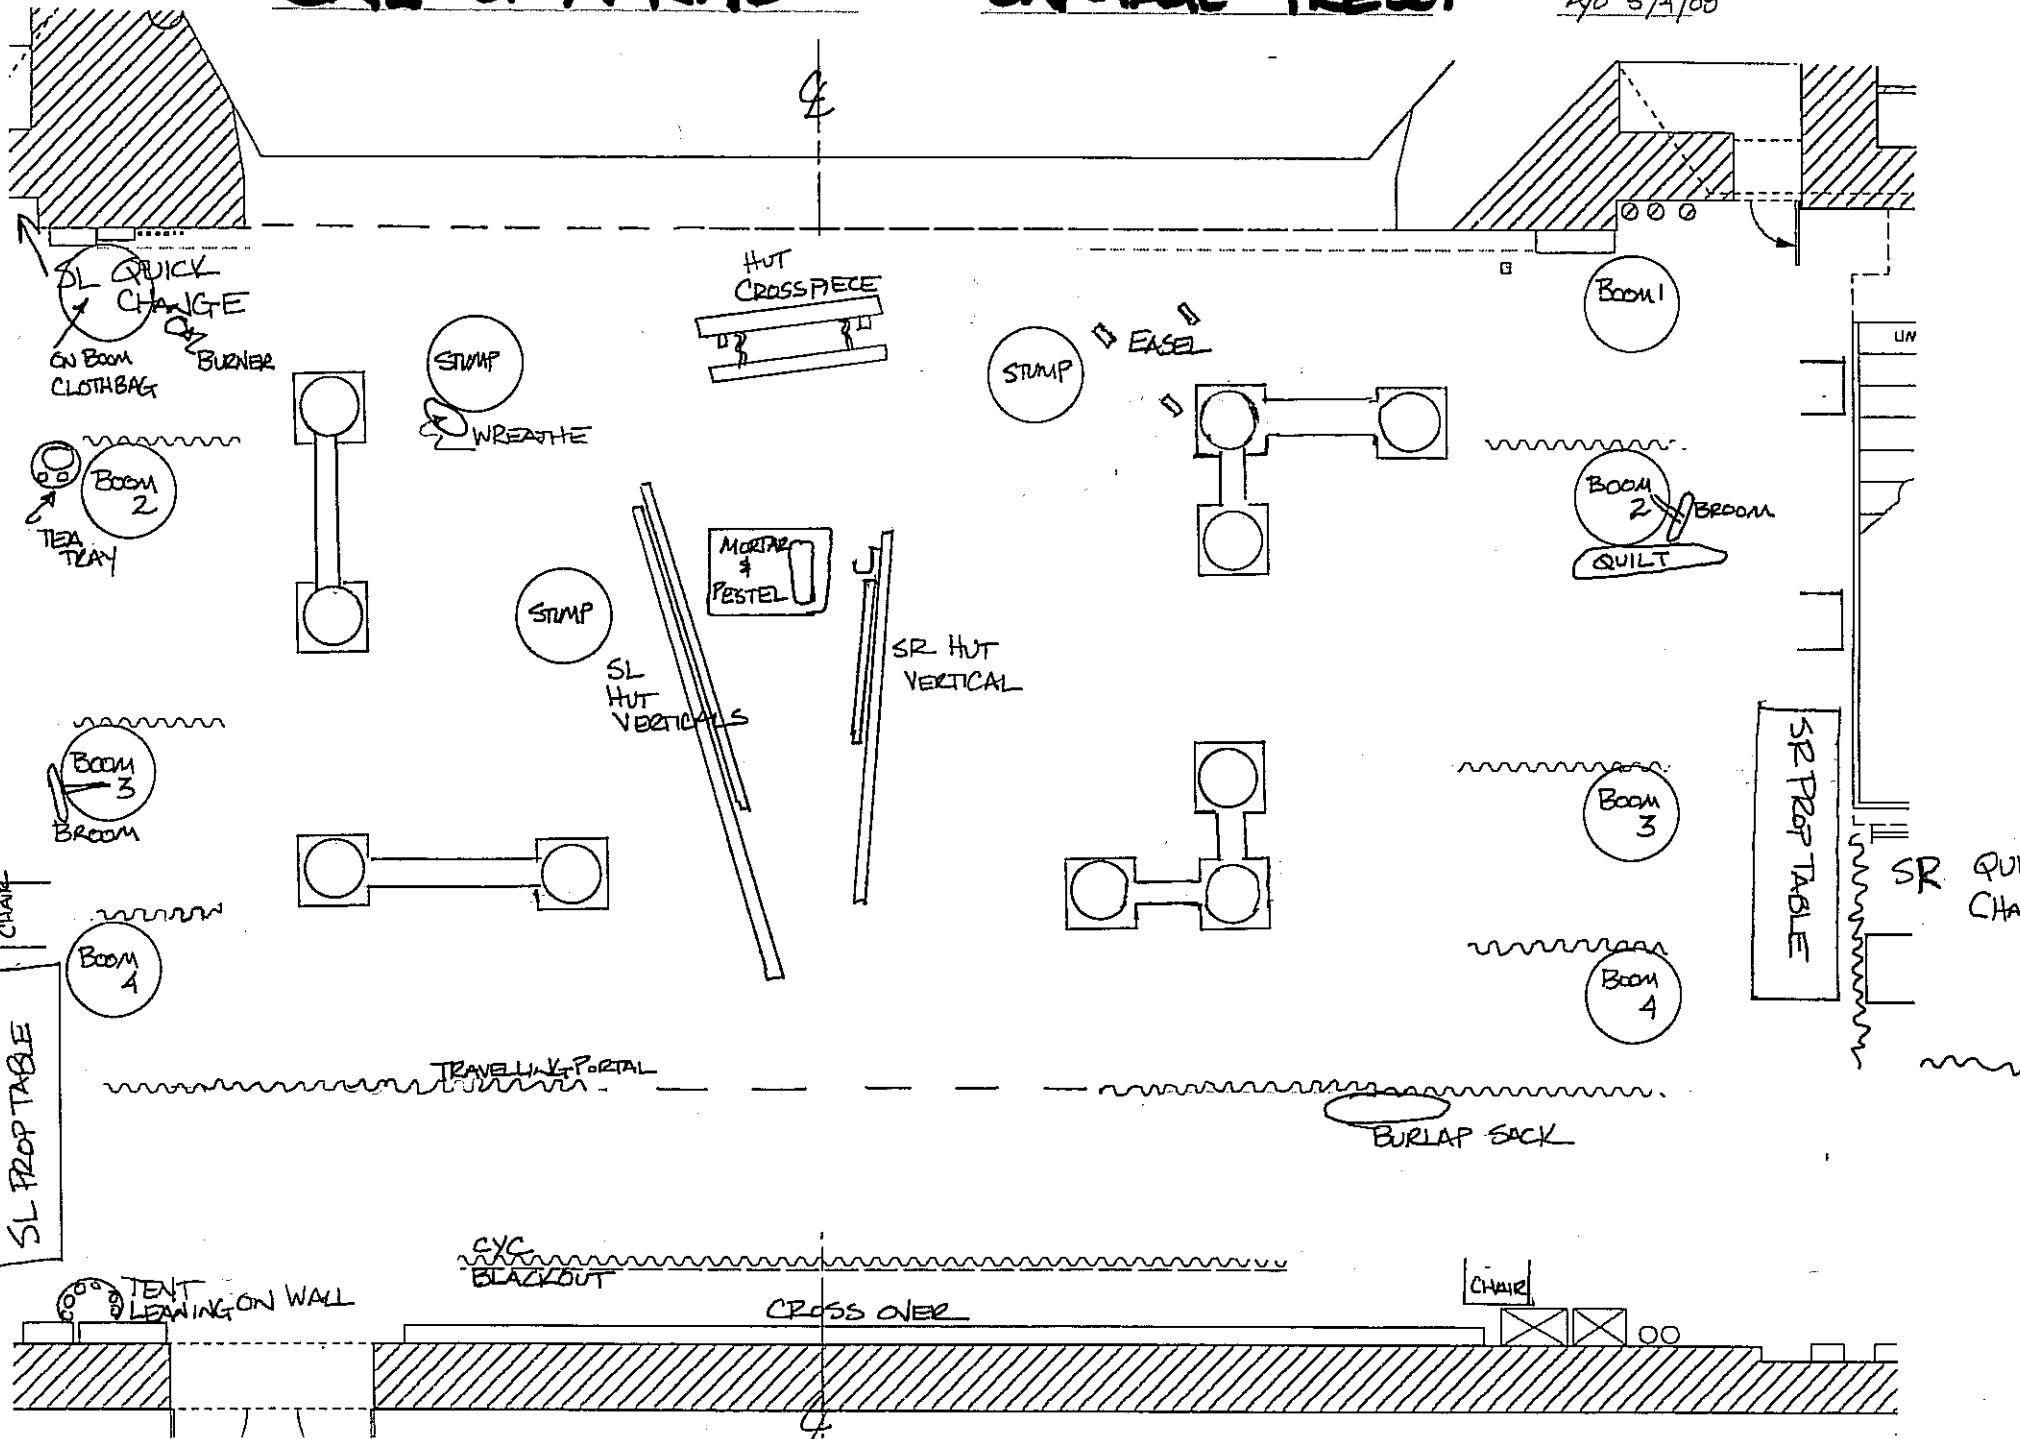

ONE OF A KIND

ON STAGE PRESET

A/O 5/1/08

SL QUICK CHANGE
ON BOOM CLOTHBAG
BURNER

HUT CROSSPIECE

BOOM 1

STUMP
WREATH

STUMP

BOOM 3

SR PROP TABLE

BOOM 4

BOOM 4

SR QUICK CHAIR

TRAVELLING PORTAL

BURLAP SACK

SL PROP TABLE

CYC BLACKOUT

CROSS OVER

CHAIR

TENT LEAVING ON WALL